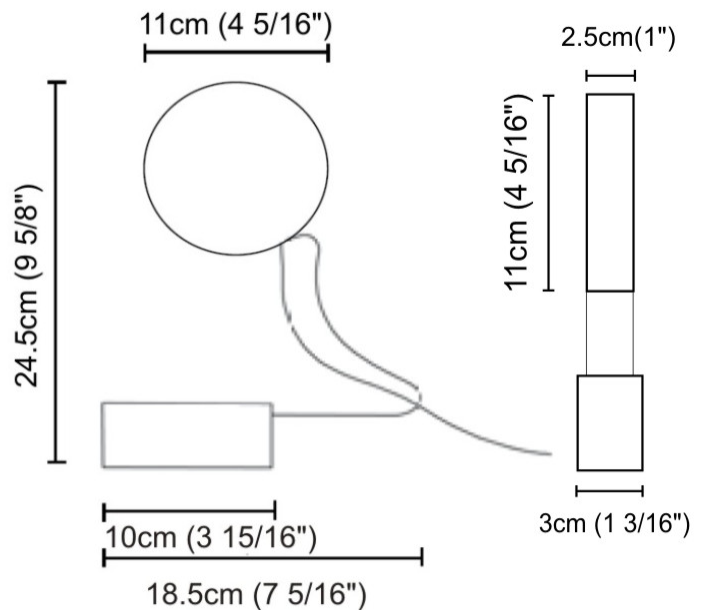

DO NOT DISTURB PORTABLE

D134023-

base number _____
Finish _____
Options _____

1. To build a product code in our configurator select the specify button on the base model # product page
2. To build a manual product code on this datasheet choose from the options listed below in blue font and add the suffix to the base model #

GENERAL

Series: Do Not Disturb
Brand: Knikerboker
Division: Design
Mounting Type: Portable
Mounting Location: Table
Subcategory: Table

PHYSICAL

Shape: Round
Length (mm): 185
Length (in): 7 5/16
Width (mm): 30
Width (in): 1 3/16
Height (mm): 245
Height (in): 9 5/8
Light Distribution: Direct / Indirect
Diffuser: Opal
Fixture Finish: EWH / EBK / MAN / COF / PRD / SLF / GLF / CLF / BRL
Fixture Material: Metal

ELECTRICAL

Lamp Type: LED
Input Wattage (W): 8
Total Output Wattage (W): 7
Dimming: Non-Dimmable
Driver Included: Yes
Driver Location: Integrated
Driver Type: Constant Voltage - 120Vac
Driver Class: Class 2
Input Voltage (V): 120
Output Voltage (V): 24

LED

Number of LEDs: 1
Color Temperature (°K): 3000
Max. Delivered Lumen (lm): 1000
CRI: >85 CRI
Lamp Life (hrs): 50000

OPTICAL

RATINGS AND CERTIFICATIONS

Certified By: Certified for North American Standards
IP rating: IP20